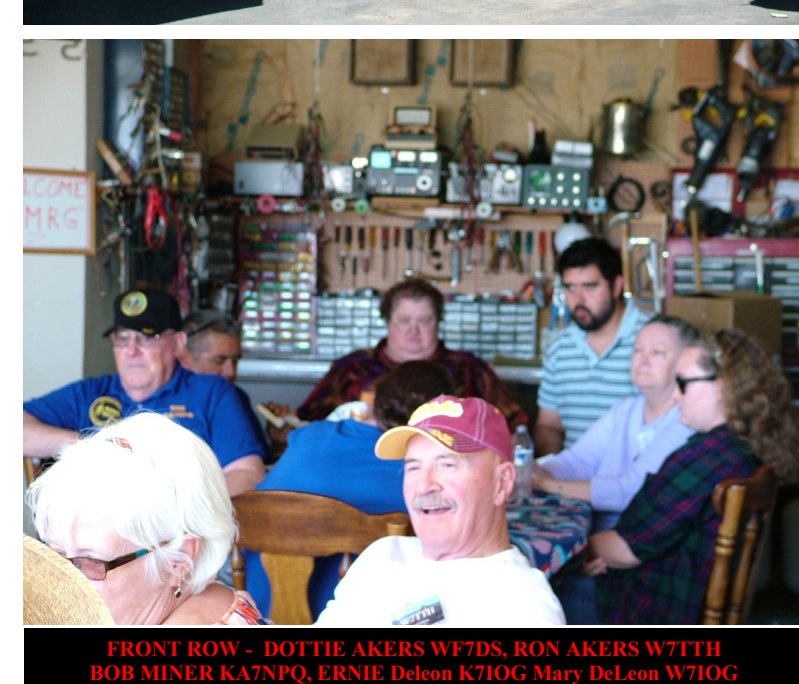

MARILYN SARGENT KI7LG, TOM SARGENT KI7LF
W6IZK, KENNY WESTMORELAND KG7YVM